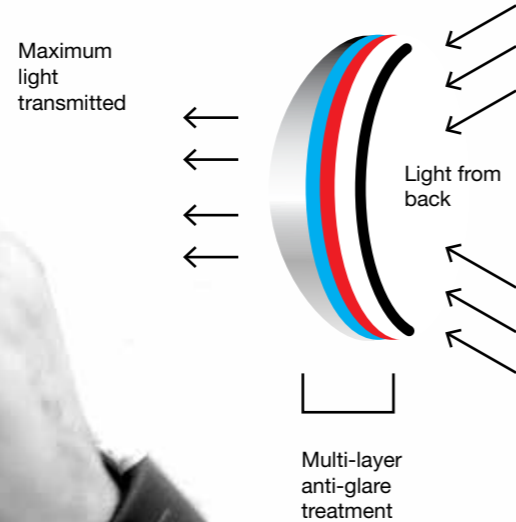

## Lenses with **Anti-glare** treatment

The anti-glare treatment on the outside of the lens allows the transmission of the maximum amount of light for sharper vision.

The application of a multi-layer coating on the outside of the lens avoids rays of light coming in from behind and bouncing off the lenses going into the eyes.

## **Polarized** Lenses

**100% UV400 Protection**

A hard layer over the surface of the lenses makes them highly scratch-resistant.

**Anti-glare**, with a 99.8% Polarized efficiency

**Highly impact resistance** According to the safety standards ANSI Z87.